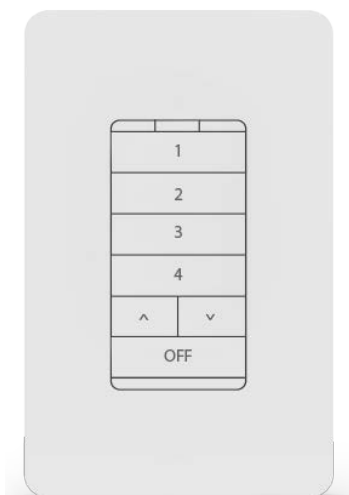

Scene Controller

- **Gateway-free, Distributed Control**
Gain optimal energy savings without a complicated gateway: no single point of failure, no extra cost/hassle, and no special network or panel installation
- **Flexible Control Strategies**
Mix scheduled and sensor-based controls with no gateway required
- **Hassle-free Mobile App Programming**
Intuitive tools enable rapid setup and changes to any combination of sensors, zones, schedules, and scenes
- **IT-friendly Solution**
Run stand-alone or use a cell modem to avoid corporate network integration
- **Control the Whole Property**
Combine indoor and outdoor lighting control in one easy to use solution
- **Color-capable Controls**
Use battery-powered wall stations or the mobile app to wirelessly control CCT and Lumenetix-enabled (HSL) luminaires, including circadian transitions and unique color picking
- **Optional Cloud Connectivity**
Manage user access control, device configurations, remote diagnostics, and future reporting/upgrades with a robust, utility-grade platform and web application