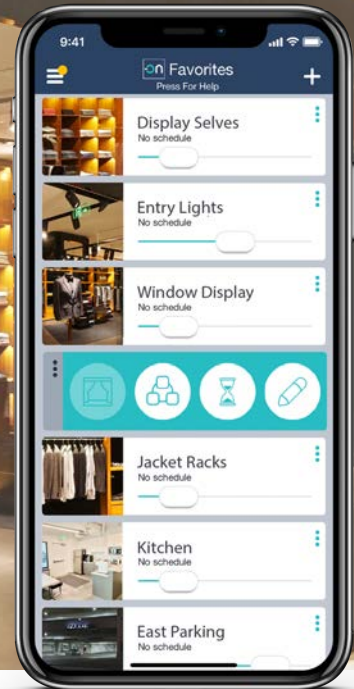

BLUETOOTH LIGHTING MADE SIMPLE

Avi-on App

Bring your store to life with Avi-on

With the right retail lighting, you can create a compelling brand identity to engage and inspire shoppers. Pull shoppers in with a dynamic shop window and encourage them to browse with flexible lighting zones and displays that leave lasting impressions. Avi-on lighting systems can bring your store to life. Avi-on controls can add flexibility, automation and cost-effectiveness that can make any retail space a success while providing the simplicity to maintain a brand presence with lighting and displays that will keep customers returning.

Scene Controller

- **Gateway-free, Distributed Control**
Gain optimal energy savings without a complicated gateway: no single point of failure, no extra cost/hassle, and no special network or panel installation
- **Flexible Control Strategies**
Mix scheduled and sensor-based controls with no gateway required
- **Hassle-free Mobile App Programming**
Intuitive tools enable rapid setup and changes to any combination of sensors, zones, schedules, and scenes
- **IT-friendly Solution**
Run stand-alone or use a cell modem to avoid corporate network integration
- **Control the Whole Property**
Combine indoor and outdoor lighting control in one easy to use solution
- **Color-capable Controls**
Use battery-powered wall stations or the mobile app to wirelessly control CCT and Lumenetix-enabled (HSL) luminaires, including circadian transitions and unique color picking
- **Optional Cloud Connectivity**
Manage user access control, device configurations, remote diagnostics, and future reporting/upgrades with a robust, utility-grade platform and web application