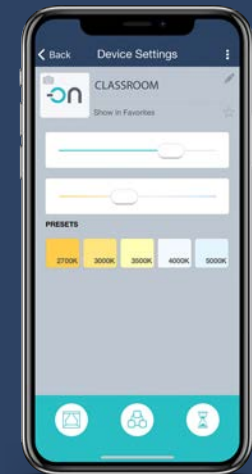

Dimming
Wall Station

- **Gateway-free, Distributed Control**
Gain optimal energy savings without a complicated gateway: no single point of failure, no extra cost/hassle, and no special network or panel installation
- **Flexible Control Strategies**
Mix scheduled and sensor-based controls with no gateway required
- **Hassle-free Mobile App Programming**
Intuitive tools enable rapid setup and changes to any combination of sensors, zones, schedules, and scenes
- **IT-friendly Solution**
Run stand-alone or use a cell modem to avoid integration with HPPA compliant IT systems
- **Control the Whole Property**
Combine indoor and outdoor lighting control in one easy to use solution
- **Color-capable Controls**
Use battery-powered wall stations or the mobile app to wirelessly control CCT and Lumenetix-enabled (HSL) luminaires, including circadian transitions
- **Optional Cloud Connectivity**
Manage user access control, device configurations, remote diagnostics, and future reporting/upgrades with a robust, enterprise-grade platform and web application

Call Avi-on Sales
(877) AVION-US
(877) 284-6687
prosales@avi-on.com

Avi-on believes that lighting controls should be simple

With decades of experience at the forefront of industrial networking and IOT technology, Avi-on has built a unique, patented, mesh platform based on Bluetooth® technology. We liberated the fixture from the circuit, and the switches from the walls. Then we added mobile and web-based management tools that liberate the customer from the tyranny of programming and maintenance.

At Avi-on, lighting controls are easy to install, easy to use, and easy to change.

Color-changing Scene Controller

Avi-on Dimming Wall Station

CCT made easy

Enhance the well being of workers and patients using Avi-on Dynamic Color Tuning, which creates the experience of natural daylight.