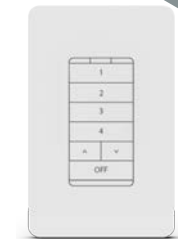

Avi-on believes that lighting controls should be simple

With decades of experience at the forefront of industrial networking and IOT technology, Avi-on has built a unique, patented, mesh platform based on Bluetooth® technology. We liberated the fixture from the circuit, and the switches from the walls. Then we added mobile and web-based management tools that liberate the customer from the tyranny of programming and maintenance.

At Avi-on, lighting controls are easy to install, easy to use, and easy to change.

Color-changing Scene Controller