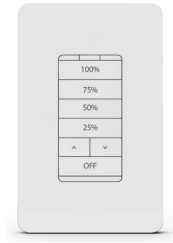

At Avi-on, lighting controls are easy to install, easy to use, and easy to change.

Color-changing Scene Controller

Avi-on Dimming Wall Station

CCT made easy

Enhance the well being of workers and patients using Avi-on Dynamic Color Tuning, which creates the experience of natural daylight.