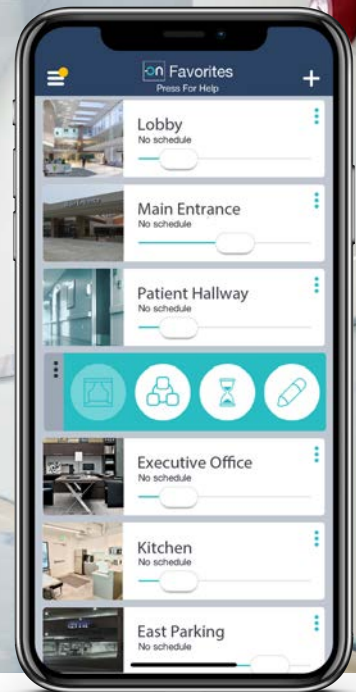

BLUETOOTH LIGHTING MADE SIMPLE

Avi-on App

Enhance well-being with Avi-on simple lighting controls

When it comes to healthcare lighting, quality matters. Designing the right system should be simple to use and also enhance the well-being of patients. Avi-on creates intuitive controls with preset buttons for daytime and nighttime lighting, simple-to-use dimming, as well as schedules to dim automatically overnight and at quiet times. The simplicity will enhance healthcare lighting experience for staff and patients.

Dimming
Wall Station

- **Gateway-free, Distributed Control**
Gain optimal energy savings without a complicated gateway: no single point of failure, no extra cost/hassle, and no special network or panel installation
- **Flexible Control Strategies**
Mix scheduled and sensor-based controls with no gateway required
- **Hassle-free Mobile App Programming**
Intuitive tools enable rapid setup and changes to any combination of sensors, zones, schedules, and scenes
- **IT-friendly Solution**
Run stand-alone or use a cell modem to avoid integration with HPPA compliant IT systems
- **Control the Whole Property**
Combine indoor and outdoor lighting control in one easy to use solution
- **Color-capable Controls**
Use battery-powered wall stations or the mobile app to wirelessly control CCT and Lumenetix-enabled (HSL) luminaires, including circadian transitions
- **Optional Cloud Connectivity**
Manage user access control, device configurations, remote diagnostics, and future reporting/upgrades with a robust, enterprise-grade platform and web application

At Avi-on, lighting controls are easy to install, easy to use, and easy to change.

Color-changing Scene Controller

Avi-on Dimming Wall Station

CCT made easy

Enhance the well being of workers and patients using Avi-on Dynamic Color Tuning, which creates the experience of natural daylight.