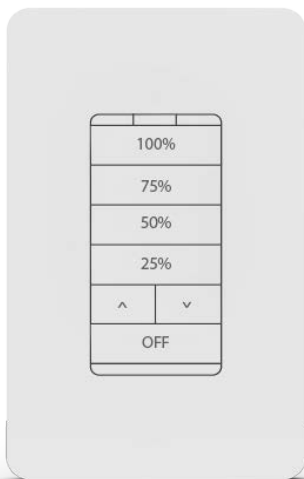

Dimming
Wall Station

- **Gateway-free, Distributed Control**
Gain optimal energy savings without a complicated gateway: no single point of failure, no extra cost/hassle, and no special network or panel installation
- **Flexible Control Strategies**
Mix scheduled and sensor-based controls with no gateway required
- **Hassle-free Mobile App Programming**
Intuitive tools enable rapid setup and changes to any combination of sensors, zones, schedules, and scenes
- **IT-friendly Solution**
Run stand-alone or use a cell modem to avoid integration with HPPA compliant IT systems
- **Control the Whole Property**
Combine indoor and outdoor lighting control in one easy to use solution
- **Color-capable Controls**
Use battery-powered wall stations or the mobile app to wirelessly control CCT and Lumenetix-enabled (HSL) luminaires, including circadian transitions
- **Optional Cloud Connectivity**
Manage user access control, device configurations, remote diagnostics, and future reporting/upgrades with a robust, enterprise-grade platform and web application