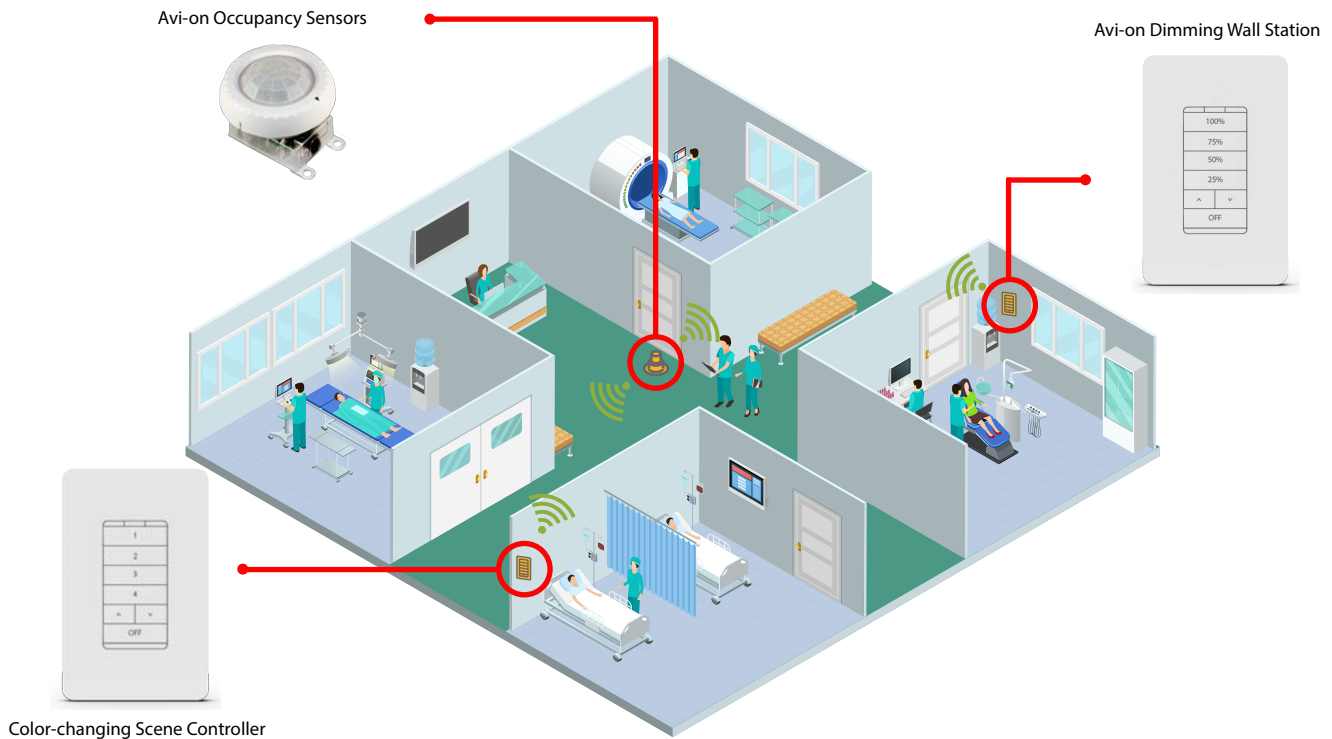

Dimming
Wall Station

- **Gateway-free, Distributed Control**
Gain optimal energy savings without a complicated gateway: no single point of failure, no extra cost/hassle, and no special network or panel installation
- **Flexible Control Strategies**
Mix scheduled and sensor-based controls with no gateway required
- **Hassle-free Mobile App Programming**
Intuitive tools enable rapid setup and changes to any combination of sensors, zones, schedules, and scenes
- **IT-friendly Solution**
Run stand-alone or use a cell modem to avoid integration with HPPA compliant IT systems
- **Control the Whole Property**
Combine indoor and outdoor lighting control in one easy to use solution
- **Color-capable Controls**
Use battery-powered wall stations or the mobile app to wirelessly control CCT and Lumenetix-enabled (HSL) luminaires, including circadian transitions
- **Optional Cloud Connectivity**
Manage user access control, device configurations, remote diagnostics, and future reporting/upgrades with a robust, enterprise-grade platform and web application

At Avi-on, lighting controls are easy to install, easy to use, and easy to change.

Color-changing Scene Controller

Avi-on Dimming Wall Station

CCT made easy

Enhance the well being of workers and patients using Avi-on Dynamic Color Tuning, which creates the experience of natural daylight.