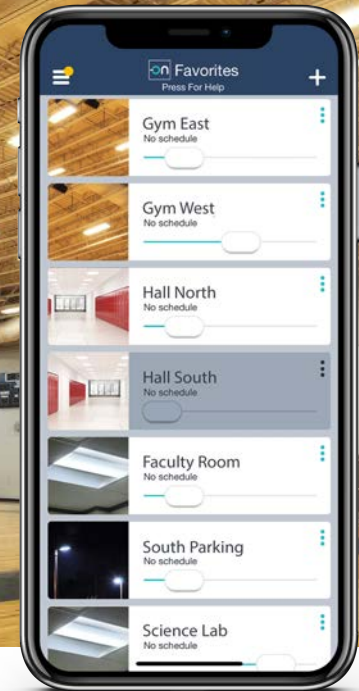

# BLUETOOTH LIGHTING MADE SIMPLE

Avi-on App

## School facility managers want simple, flexible lighting controls

Educational facilities are complex. Classrooms, gyms, hallways, offices, and parking areas all have their unique needs, and many areas are multi-use, requiring frequent changes to lighting. Most networked lighting controls are too complicated for in-building personnel to manage themselves. Education facilities need solutions that meet aggressive cost targets, can be self-managed, and don't require IT support. Most of all, they need a system that just works.

Avi-on Bluetooth® lighting controls: easy to install, easy to use, and easy to change.

Scene Controller

- **Gateway-free, Distributed Control**  
Gain optimal energy savings without a complicated gateway: no single point of failure, no extra cost/hassle, and no special network or panel installation
- **Easy-to-install Battery-Powered Wall Stations**  
Install battery-powered wall controllers with 12+ year battery life and no special wiring
- **Preset Scenes and Settings**  
Use the Avi-on mobile app to associate common lighting settings, zones, and scenes to wall station buttons in each area
- **Color-capable Wireless Switching**  
Use wall stations or mobile apps to wirelessly control Avi-on compatible color changing luminaires
- **IT-friendly Policy**  
Run stand-alone or use cell modem to avoid core network integration
- **Control the Whole Campus**  
Control classrooms, offices, gym's, hallways, and parking lots using a single platform: less training, less up-keep