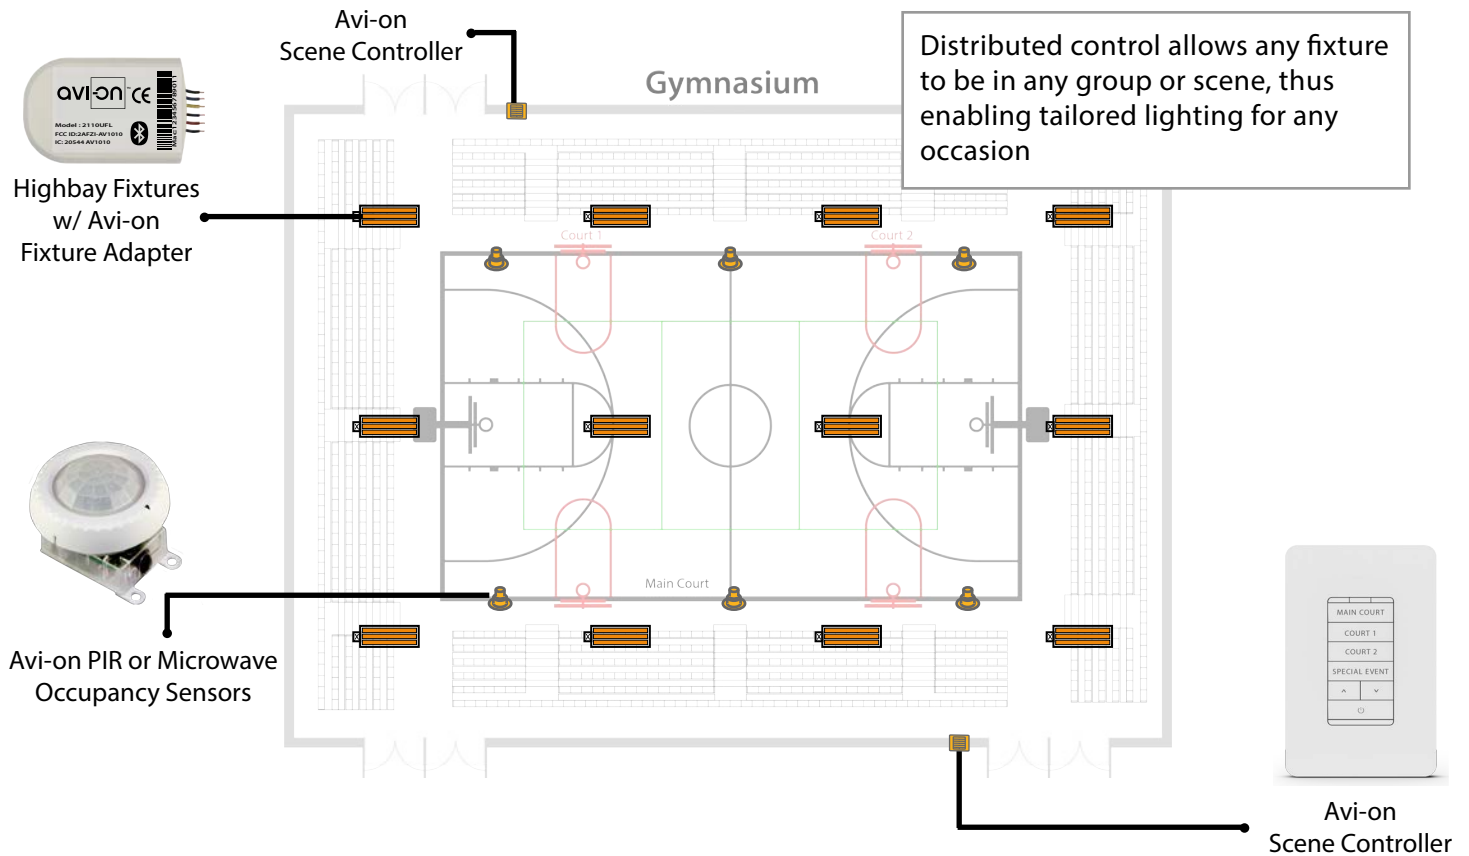

Avi-on believes that lighting controls should be simple.

With decades of experience at the forefront of industrial networking and IOT technology, we built a unique, patented Mesh platform based on Bluetooth® technology. We liberated the fixture from the circuit, and the switches from the walls. Then we added mobile and web-based management tools that liberated the customer from the tyranny of programming and maintenance. At Avi-on, simple means easy.