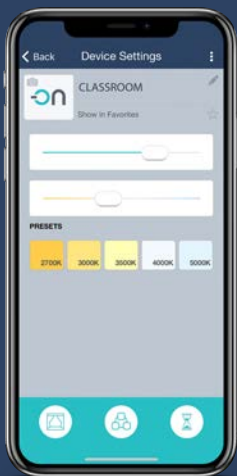

Color made easy

Enhance mood and productivity of students and teachers using Avi-on Dynamic Color Tuning, which creates the experience of natural daylight in the classroom.